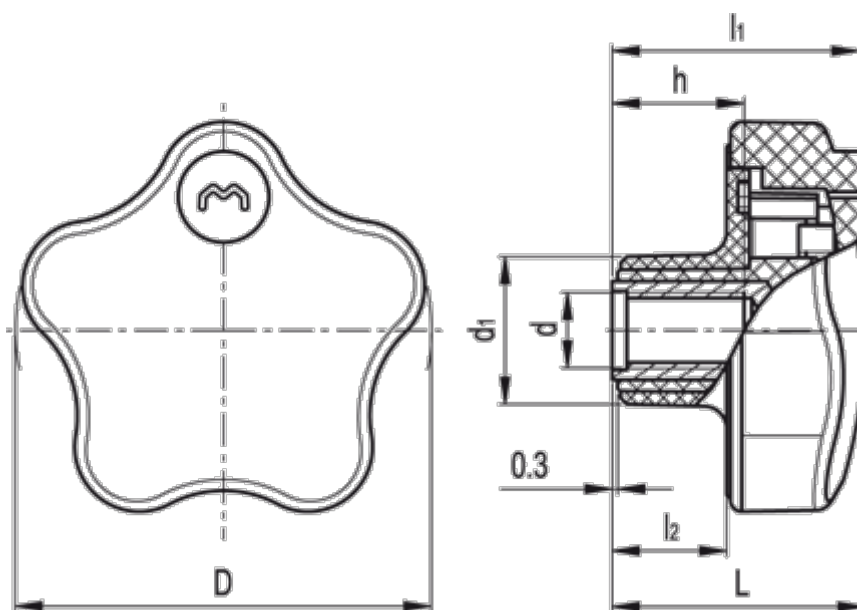

Data Sheet

Article number: 2302076501

Description: E+G Security lobe knob
VLS.42 B-M6

Measures

D	= 41.5
d1	= 16.5
d 6H	= M6
h	= 12
L	= 30
l1	= 29.5
l2	= 14.5
Weight (g)	= 25